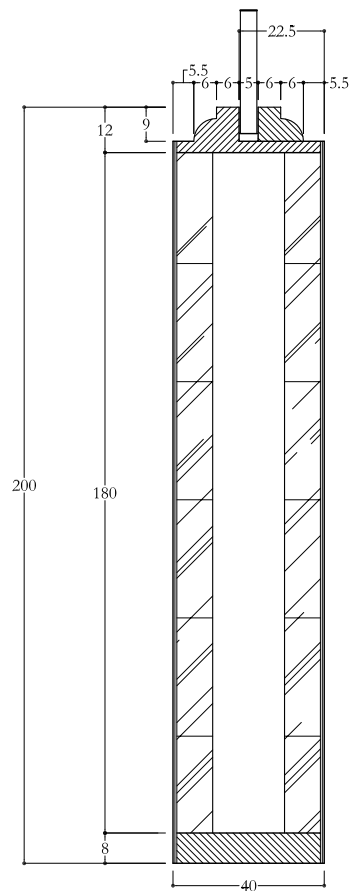

Section D-D

Section B-B

Code no : 4 Lite - Design 1

Description : Engineering door

Customer : Online Doors - Australia

Drawn by : Yusron N

Wawan H

Date : 16-08-2010