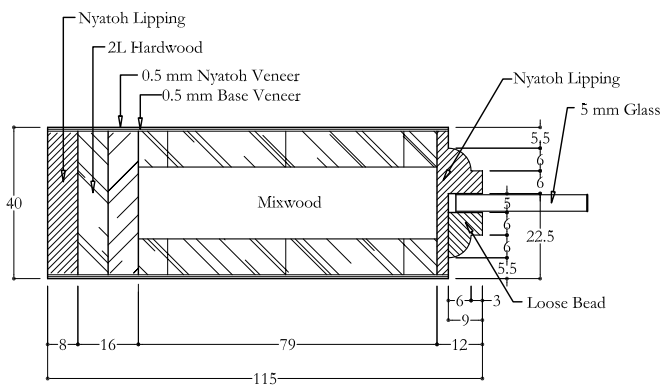

Section D-D

Section B-B

Code no : 4 Lite - Design 1

Description : Engineering door

Customer : Online Doors - Australia

Drawn by : Yusron N

Wawan H

Date : 16-08-2010