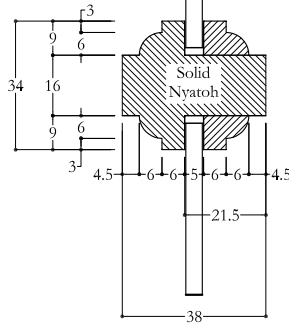

Section C-C

Section A-A

Section D-D

Section B-B

Code no : 4 Lite - Design 1 SL	Checked by :	Approved	Approved
Description : Engineering door			
Customer : Online Doors - Australia	D. Mulyadi / Tjahjo S	Marketer	BUYER
Drawn by : Yusron N	Wawan H	Date : 16-08-2010	Revised :