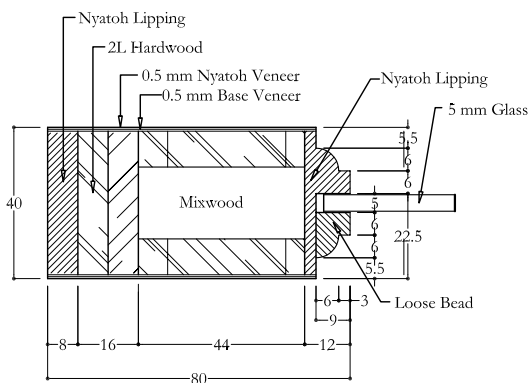

Section C-C

Section A-A

Section D-D

Section B-B

Code no : 4 Lite - Design 1 SL	Checked by :	Approved	Approved
Description : Engineering door			
Customer : Online Doors - Australia	D. Mulyadi / Tjahjo S	Marketer	BUYER
Drawn by : Yusron N	Wawan H	Date : 16-08-2010	Revised :