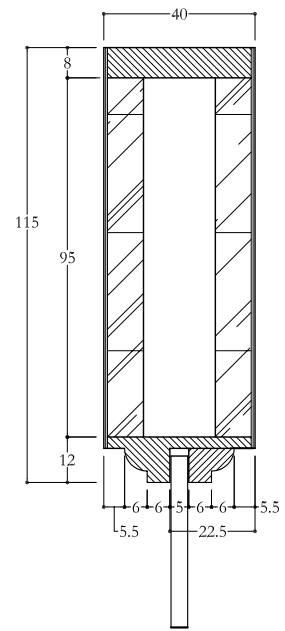

Section C-C

Section A-A

Section D-D

Section B-B

Code no : 4 Lite - Design 1 SL	Checked by :	Approved	Approved
Description : Engineering door			
Customer : Online Doors - Australia	D. Mulyadi / Tjahjo S	Marketer	BUYER
Drawn by : Yusron N	Wawan H	Date : 16-08-2010	Revised :