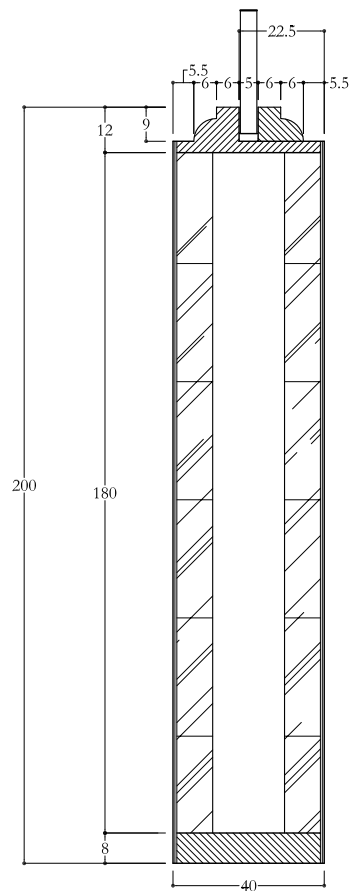

Section C-C

Section A-A

Section D-D

Section B-B

Code no : 4 Lite - Design 1 SL	Checked by :	Approved	Approved
Description : Engineering door			
Customer : Online Doors - Australia	D. Mulyadi / Tjahjo S	Marketer	BUYER
Drawn by : Yusron N	Wawan H	Date : 16-08-2010	Revised :