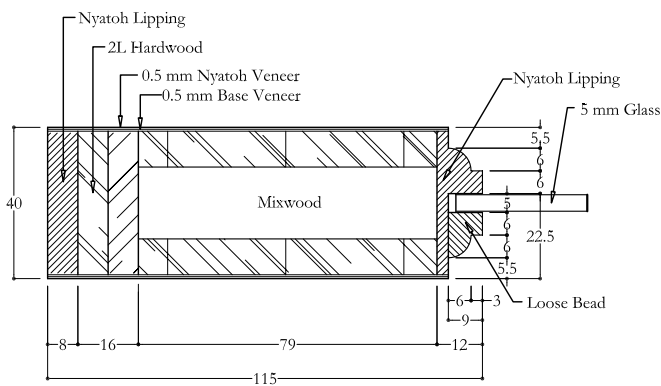

Section D-D

Section B-B

Code no :	6 Lite	Checked by :	Approved	Approved
Description :	Engineering door			
Customer :	Online Doors - Australia	D. Mulyadi / Tjahjo S	Marketer	BUYER
Drawn by :	Yusron N	Wawan H	Date :	16-08-2010