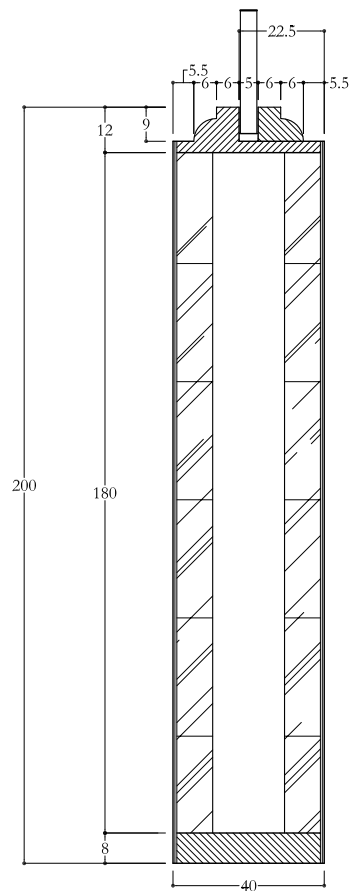

Section D-D

Section B-B

Code no :	6 Lite	Checked by :	Approved	Approved
Description :	Engineering door			
Customer :	Online Doors - Australia	D. Mulyadi / Tjahjo S	Marketer	BUYER
Drawn by :	Yusron N	Wawan H	Date :	16-08-2010