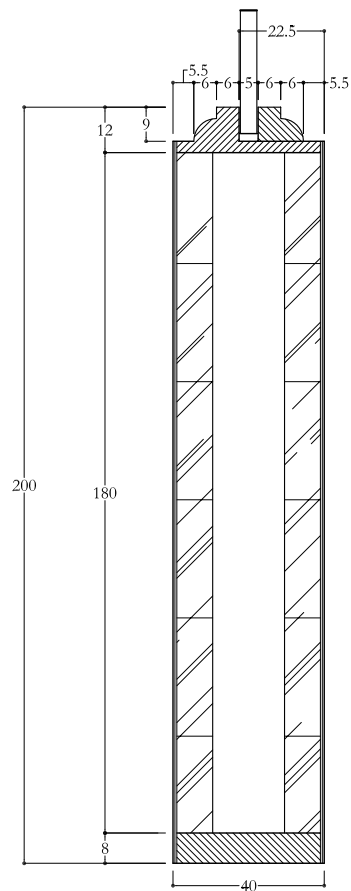

Section C-C

Section A-A

Section D-D

Section B-B

Code no :	8 Lite	Checked by :	Approved	Approved
Description :	Engineering door			
Customer :	Online Doors - Australia	D. Mulyadi / Tjahjo S	Marketer	BUYER
Drawn by :	Yusron N	Wawan H	Date :	16-08-2010