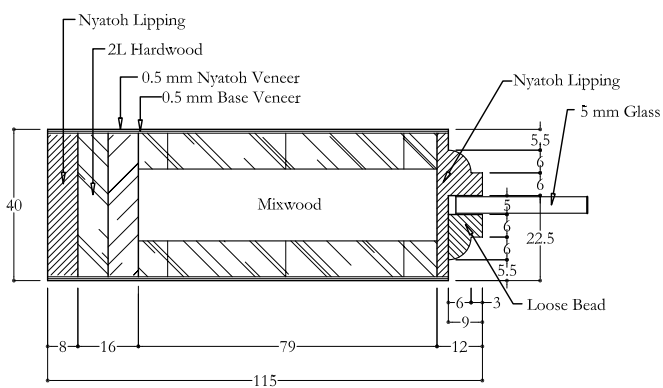

Section C-C

Section A-A

Section D-D

Section B-B

Code no :	8 Lite	Checked by :	Approved	Approved
Description :	Engineering door			
Customer :	Online Doors - Australia	D. Mulyadi / Tjahjo S	Marketer	BUYER
Drawn by :	Yusron N	Wawan H	Date :	16-08-2010