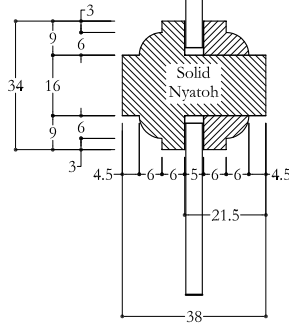

Section C-C

Section A-A

Section D-D

Section B-B

Code no :	8 Lite	Checked by :	Approved	Approved
Description :	Engineering door			
Customer :	Online Doors - Australia	D. Mulyadi / Tjahjo S	Marketer	BUYER
Drawn by :	Yusron N	Wawan H	Date :	16-08-2010