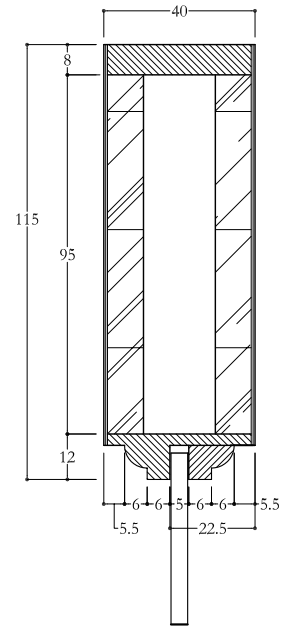

Section C-C

Section A-A

Section D-D

Section B-B

Wood Working

Code no :	8 Lite SL
Description :	Engineering door
Customer :	Online Doors - Australia
Drawn by :	Yusron N
Date :	16-08-2010

Checked by :	Approved	Approved
D. Mulyadi / Tjajjo S	Marketer	BUYER
Revised :		