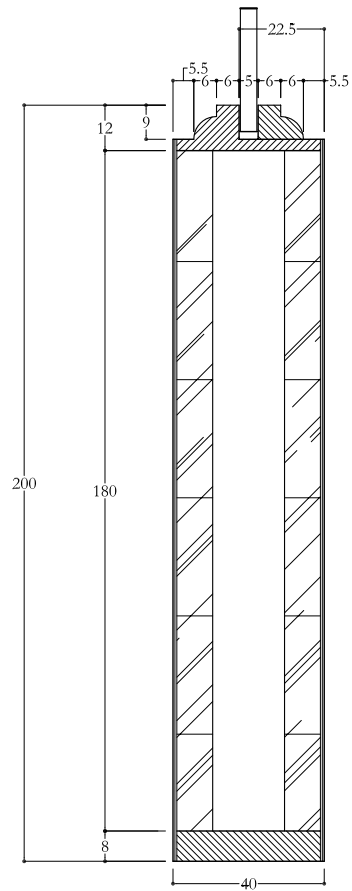

Section C-C

Section A-A

Section D-D

Section B-B

Wood Working

Code no :	8 Lite SL
Description :	Engineering door
Customer :	Online Doors - Australia
Drawn by :	Yusron N
Date :	16-08-2010

Checked by :	Approved	Approved
D. Mulyadi / Tjajjo S	Marketer	BUYER
Revised :		