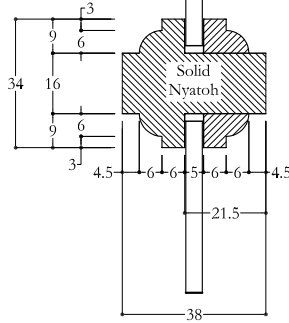

Section C-C

Section A-A

Section D-D

Section B-B

Wood Working

Code no :	8 Lite SL
Description :	Engineering door
Customer :	Online Doors - Australia
Drawn by :	Yusron N
Date :	16-08-2010

Checked by :	Approved	Approved
D. Mulyadi / Tjajjo S	Marketer	BUYER
Revised :		