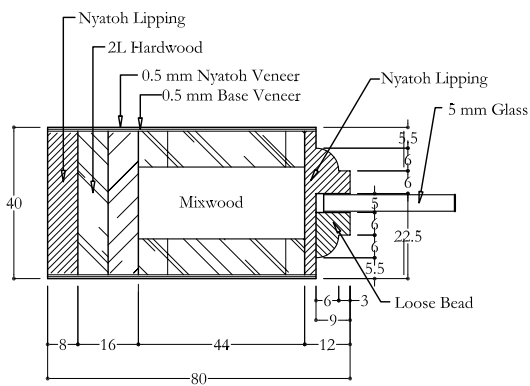

Section C-C

Section A-A

Section D-D

Section B-B

Wood Working

Code no :	8 Lite SL
Description :	Engineering door
Customer :	Online Doors - Australia
Drawn by :	Yusron N
Date :	16-08-2010

Checked by :	Approved	Approved
D. Mulyadi / Tjajjo S	Marketer	BUYER
Revised :		